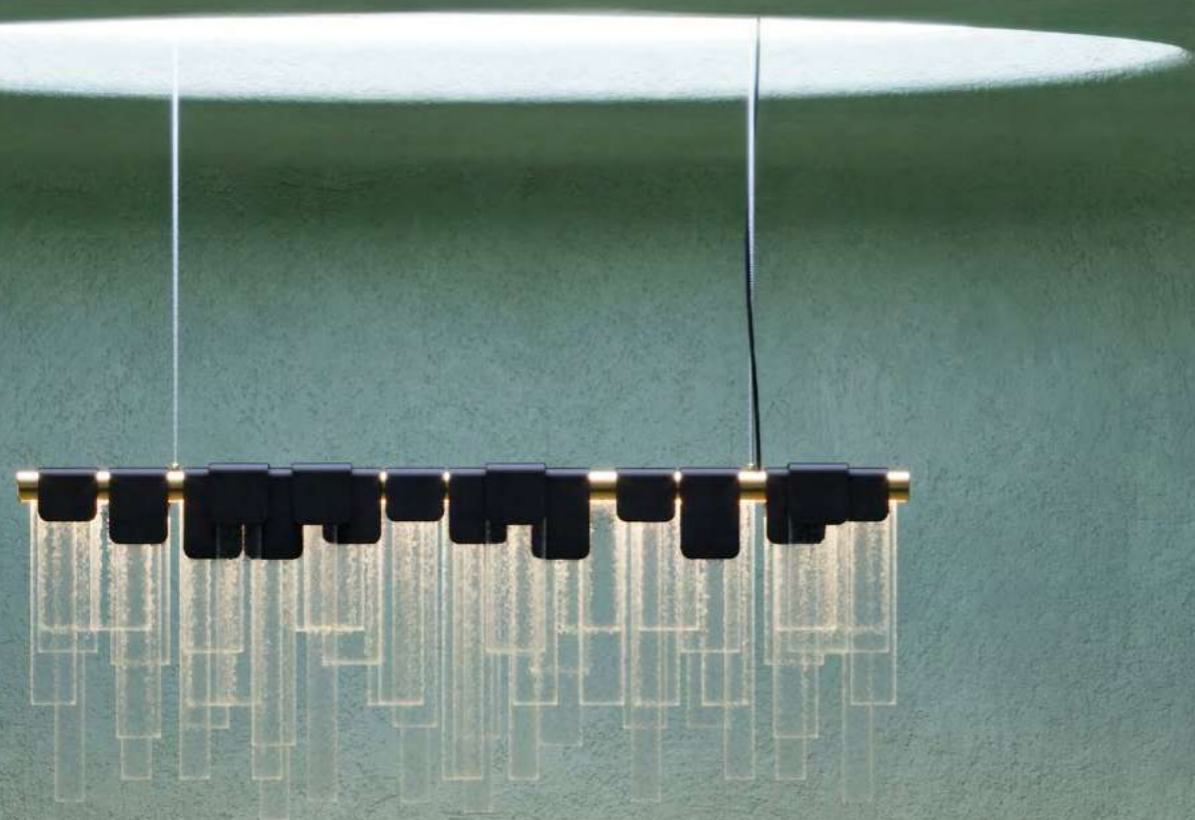

Finishes

Projects

latest releases

FROSTLIGHT

SUSPENSION LAMP

W 120 cm | 47.2" D 8 cm | 3.1" BH 48 cm | 18.9" H 100 cm | 39.4"

MATERIALS// BODY - BRUSHED BRASS, CREAM LACQUER

SHADE - ARTISANAL GLASS