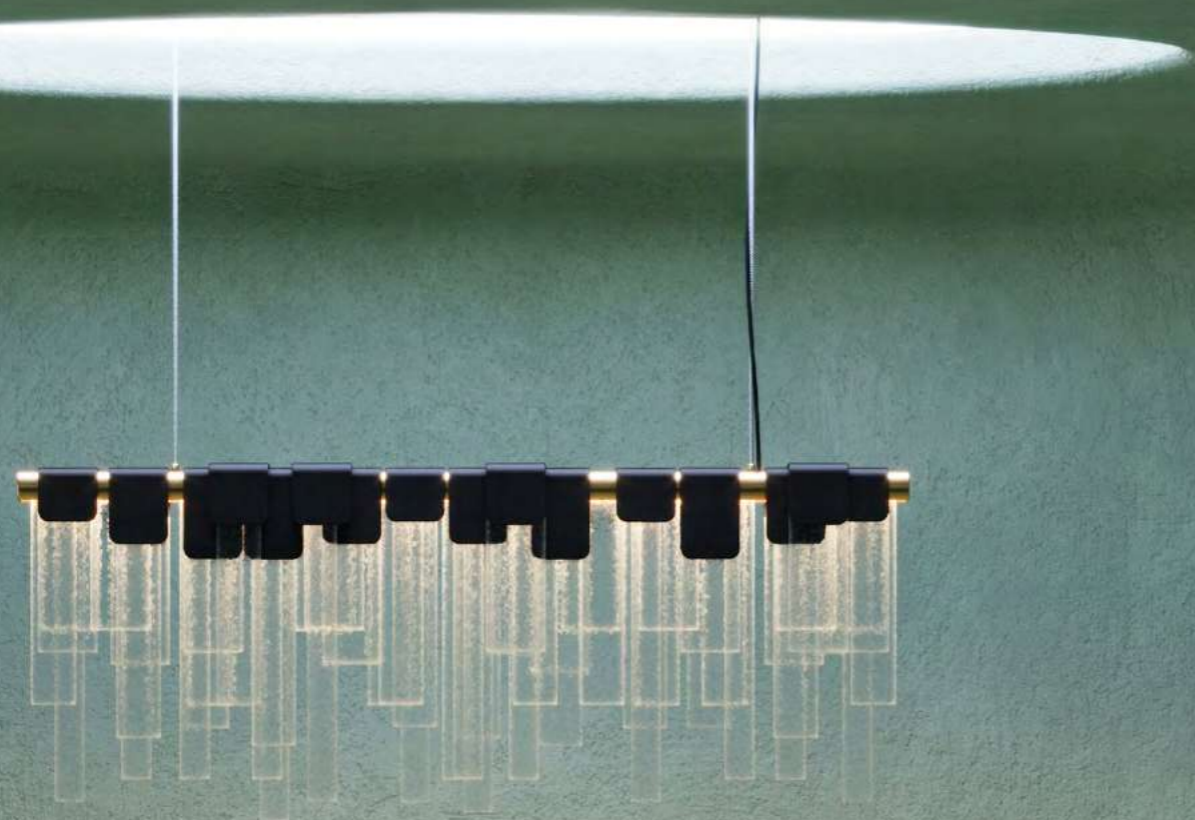

TYPE OF LAMP //

LED X 12 - 40 WATTS

MOOD SOFA // MALABAR

FROSTLIGHT

SUSPENSION LAMP

W 120 cm | 47.2" D 8 cm | 3.1" BH 48 cm | 18.9" H 100 cm | 39.4"

MATERIALS// BODY - BRUSHED BRASS, CREAM LACQUER

SHADE - ARTISANAL GLASS