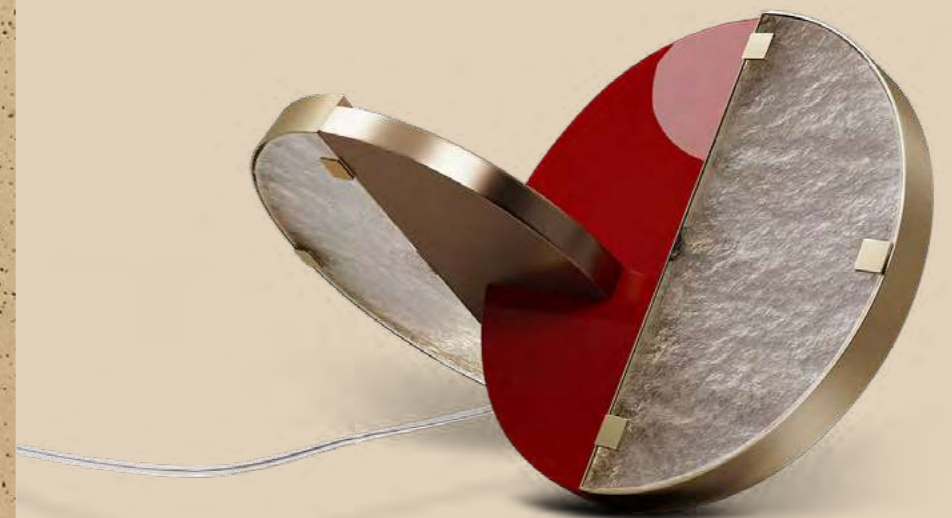

MATERIALS //

BODY - BRUSHED BRASS SHADE - ALABASTER
DOME, BRANCH AND BUTTERFLY DETAILS IN
HAMMERED BRASS AND POLISHED BRASS

TYPE OF LAMP //

LED

FLY

TABLE LAMP

This modern Table lamp consists of two pairs of disc shapes that personify the wings, connected in harmony through its brass half part.