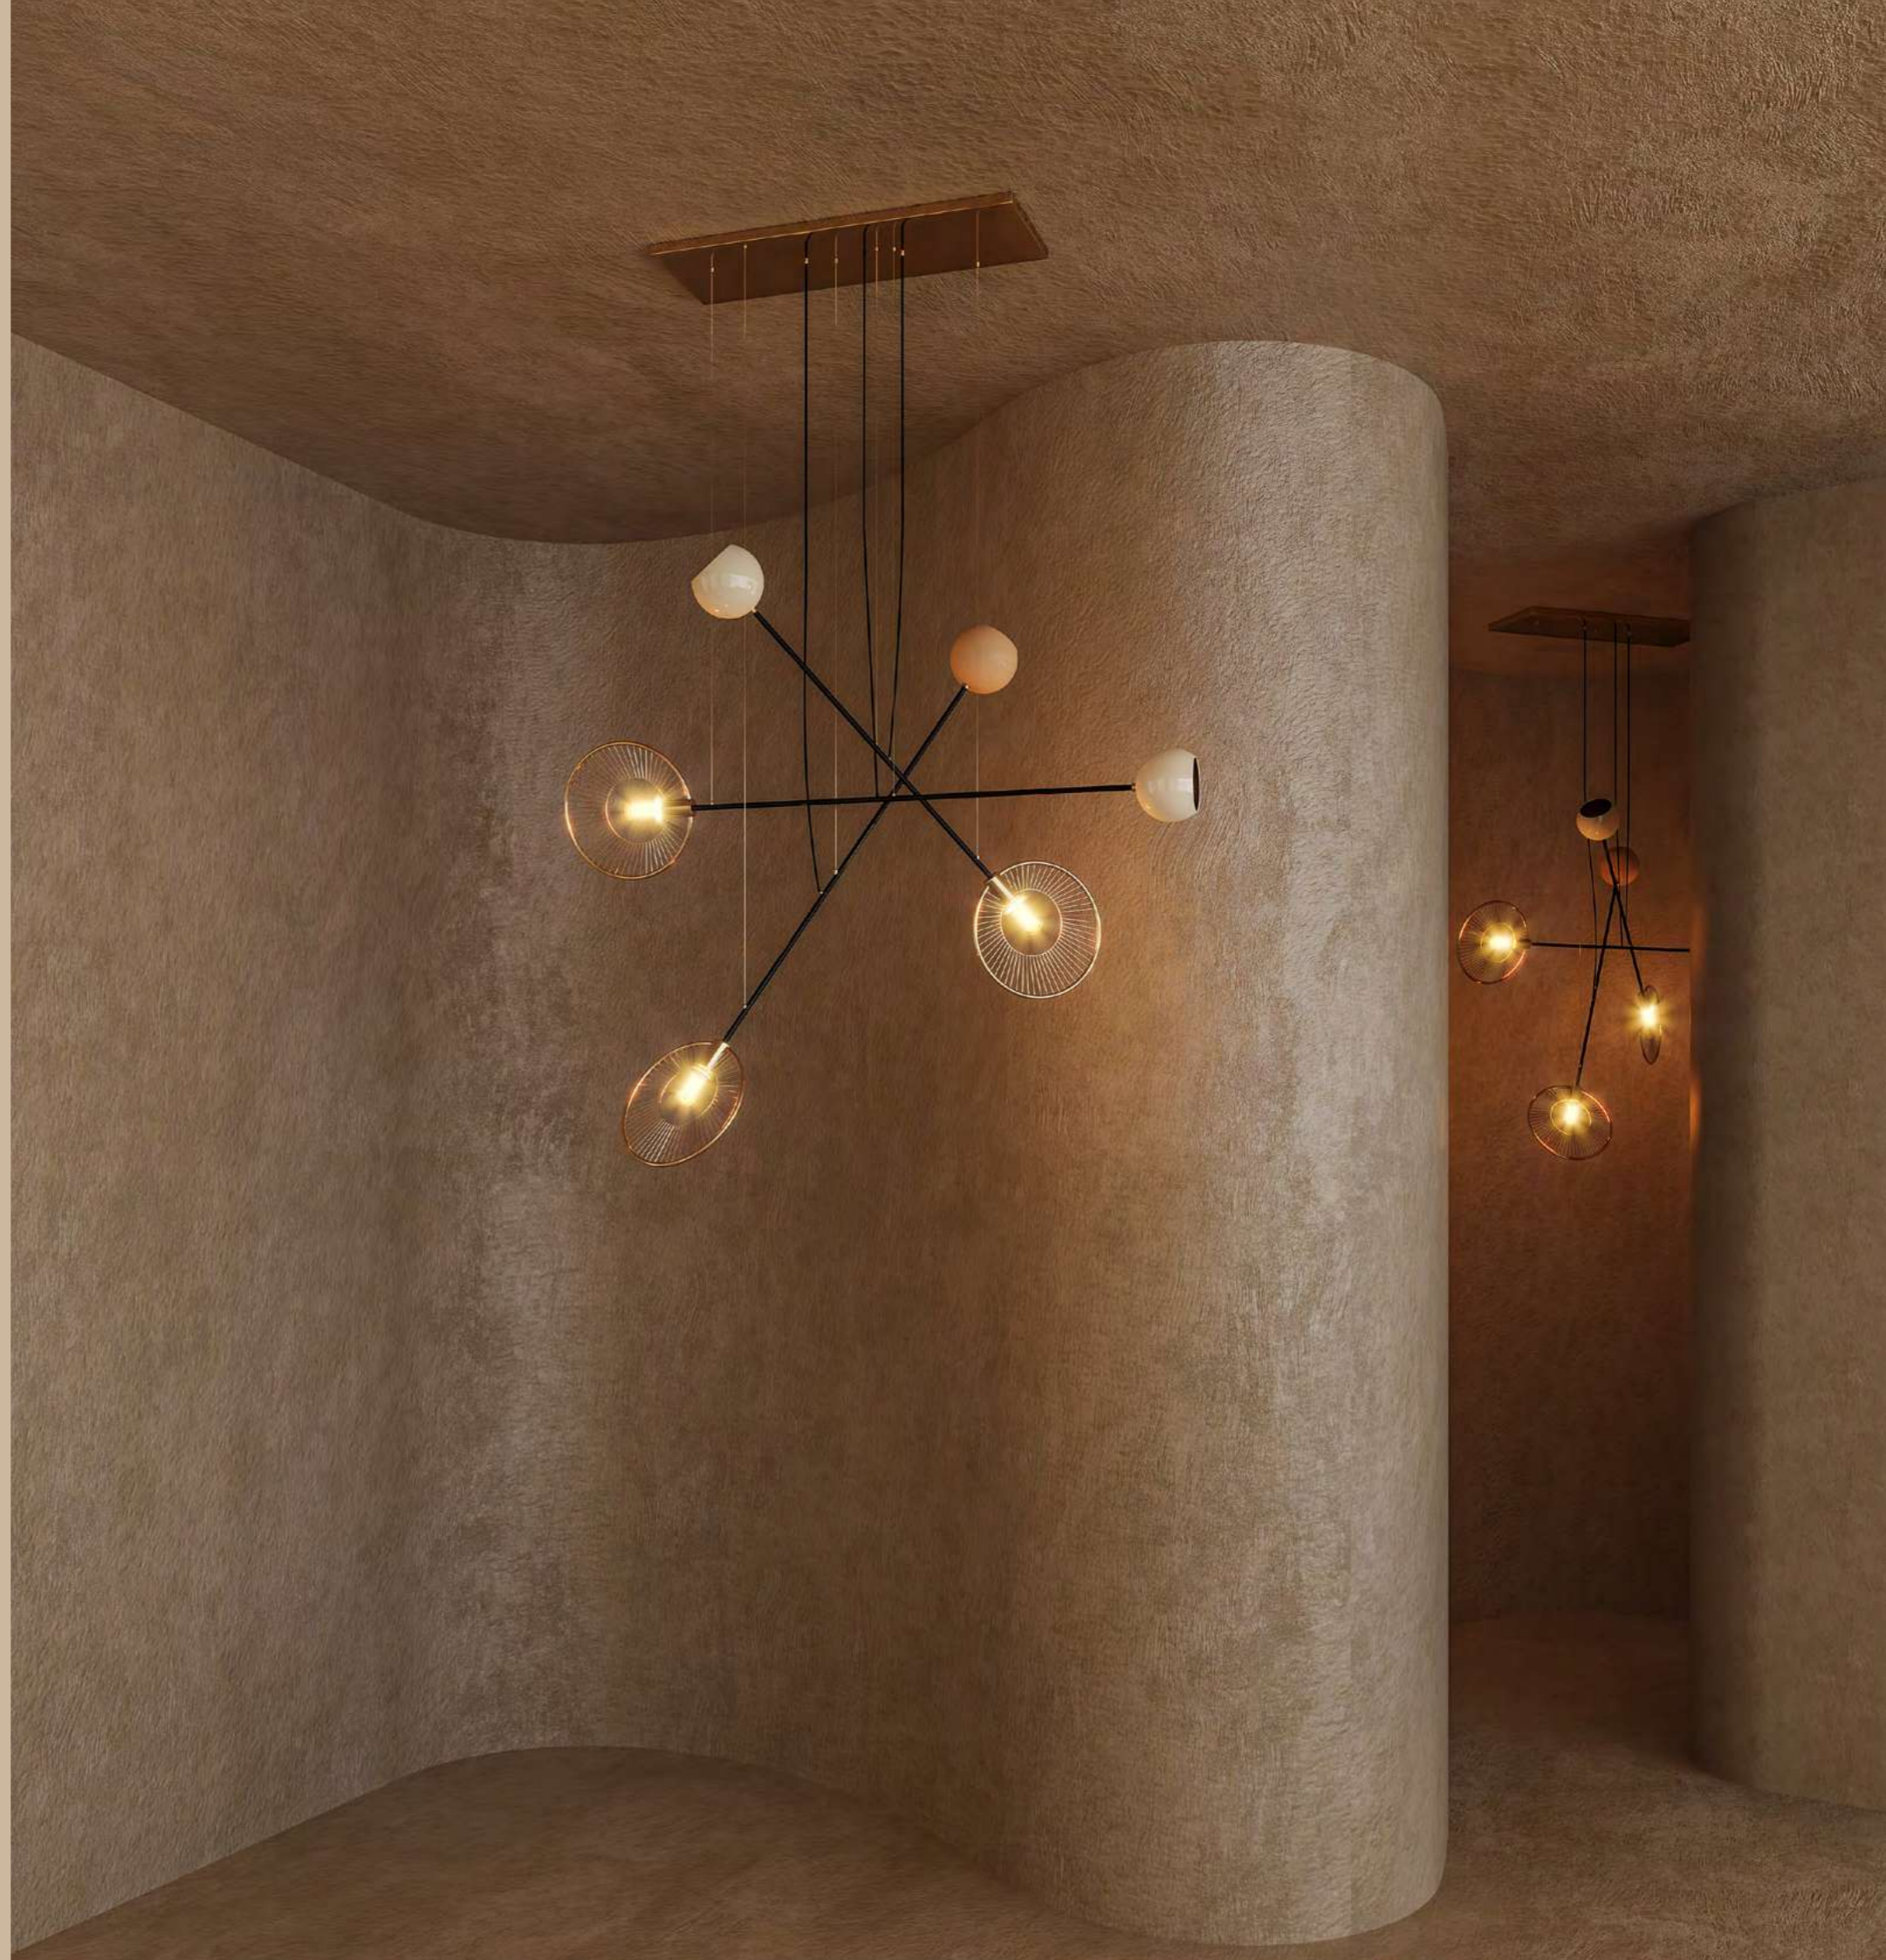

Suspension

lamp

To light up
a full room

MELROSE

SUSPENSION LAMP

The Melrose Suspension Lamp, inspired by such location, has a singular design made of brass with lampshades in lacquered aluminium and brass.

W 146cm | 57.5" D 54cm | 21.3"
BH 134cm | 52.8 H 200cm | 78.7"

MATERIALS//

BODY - BRASS SHADE - ALUMINIUM, BRASS

TYPE OF LAMP// E14 X 6 - 40 WATTS

BERLIN

SUSPENSION LAMP

W 115cm | 45.3'' D 21cm | 8.3'' H 61cm | 36.4'' H 92.5 cm | 36.4''

W 111 cm | 43.7" D 28 cm | 11"H 90 cm | 35.4"

MATERIALS //

BODY - BRASS SHADE - BRASS, PERFORATED
STEEL, SILK FRINGE

TYPE OF LAMP//

E14 X 6 - 40 WATTS

HERA

SUSPENSION LAMP

The Hera Suspension was designed for modern and contemporary surfaces, lighting up your décor with a pure and natural flair.