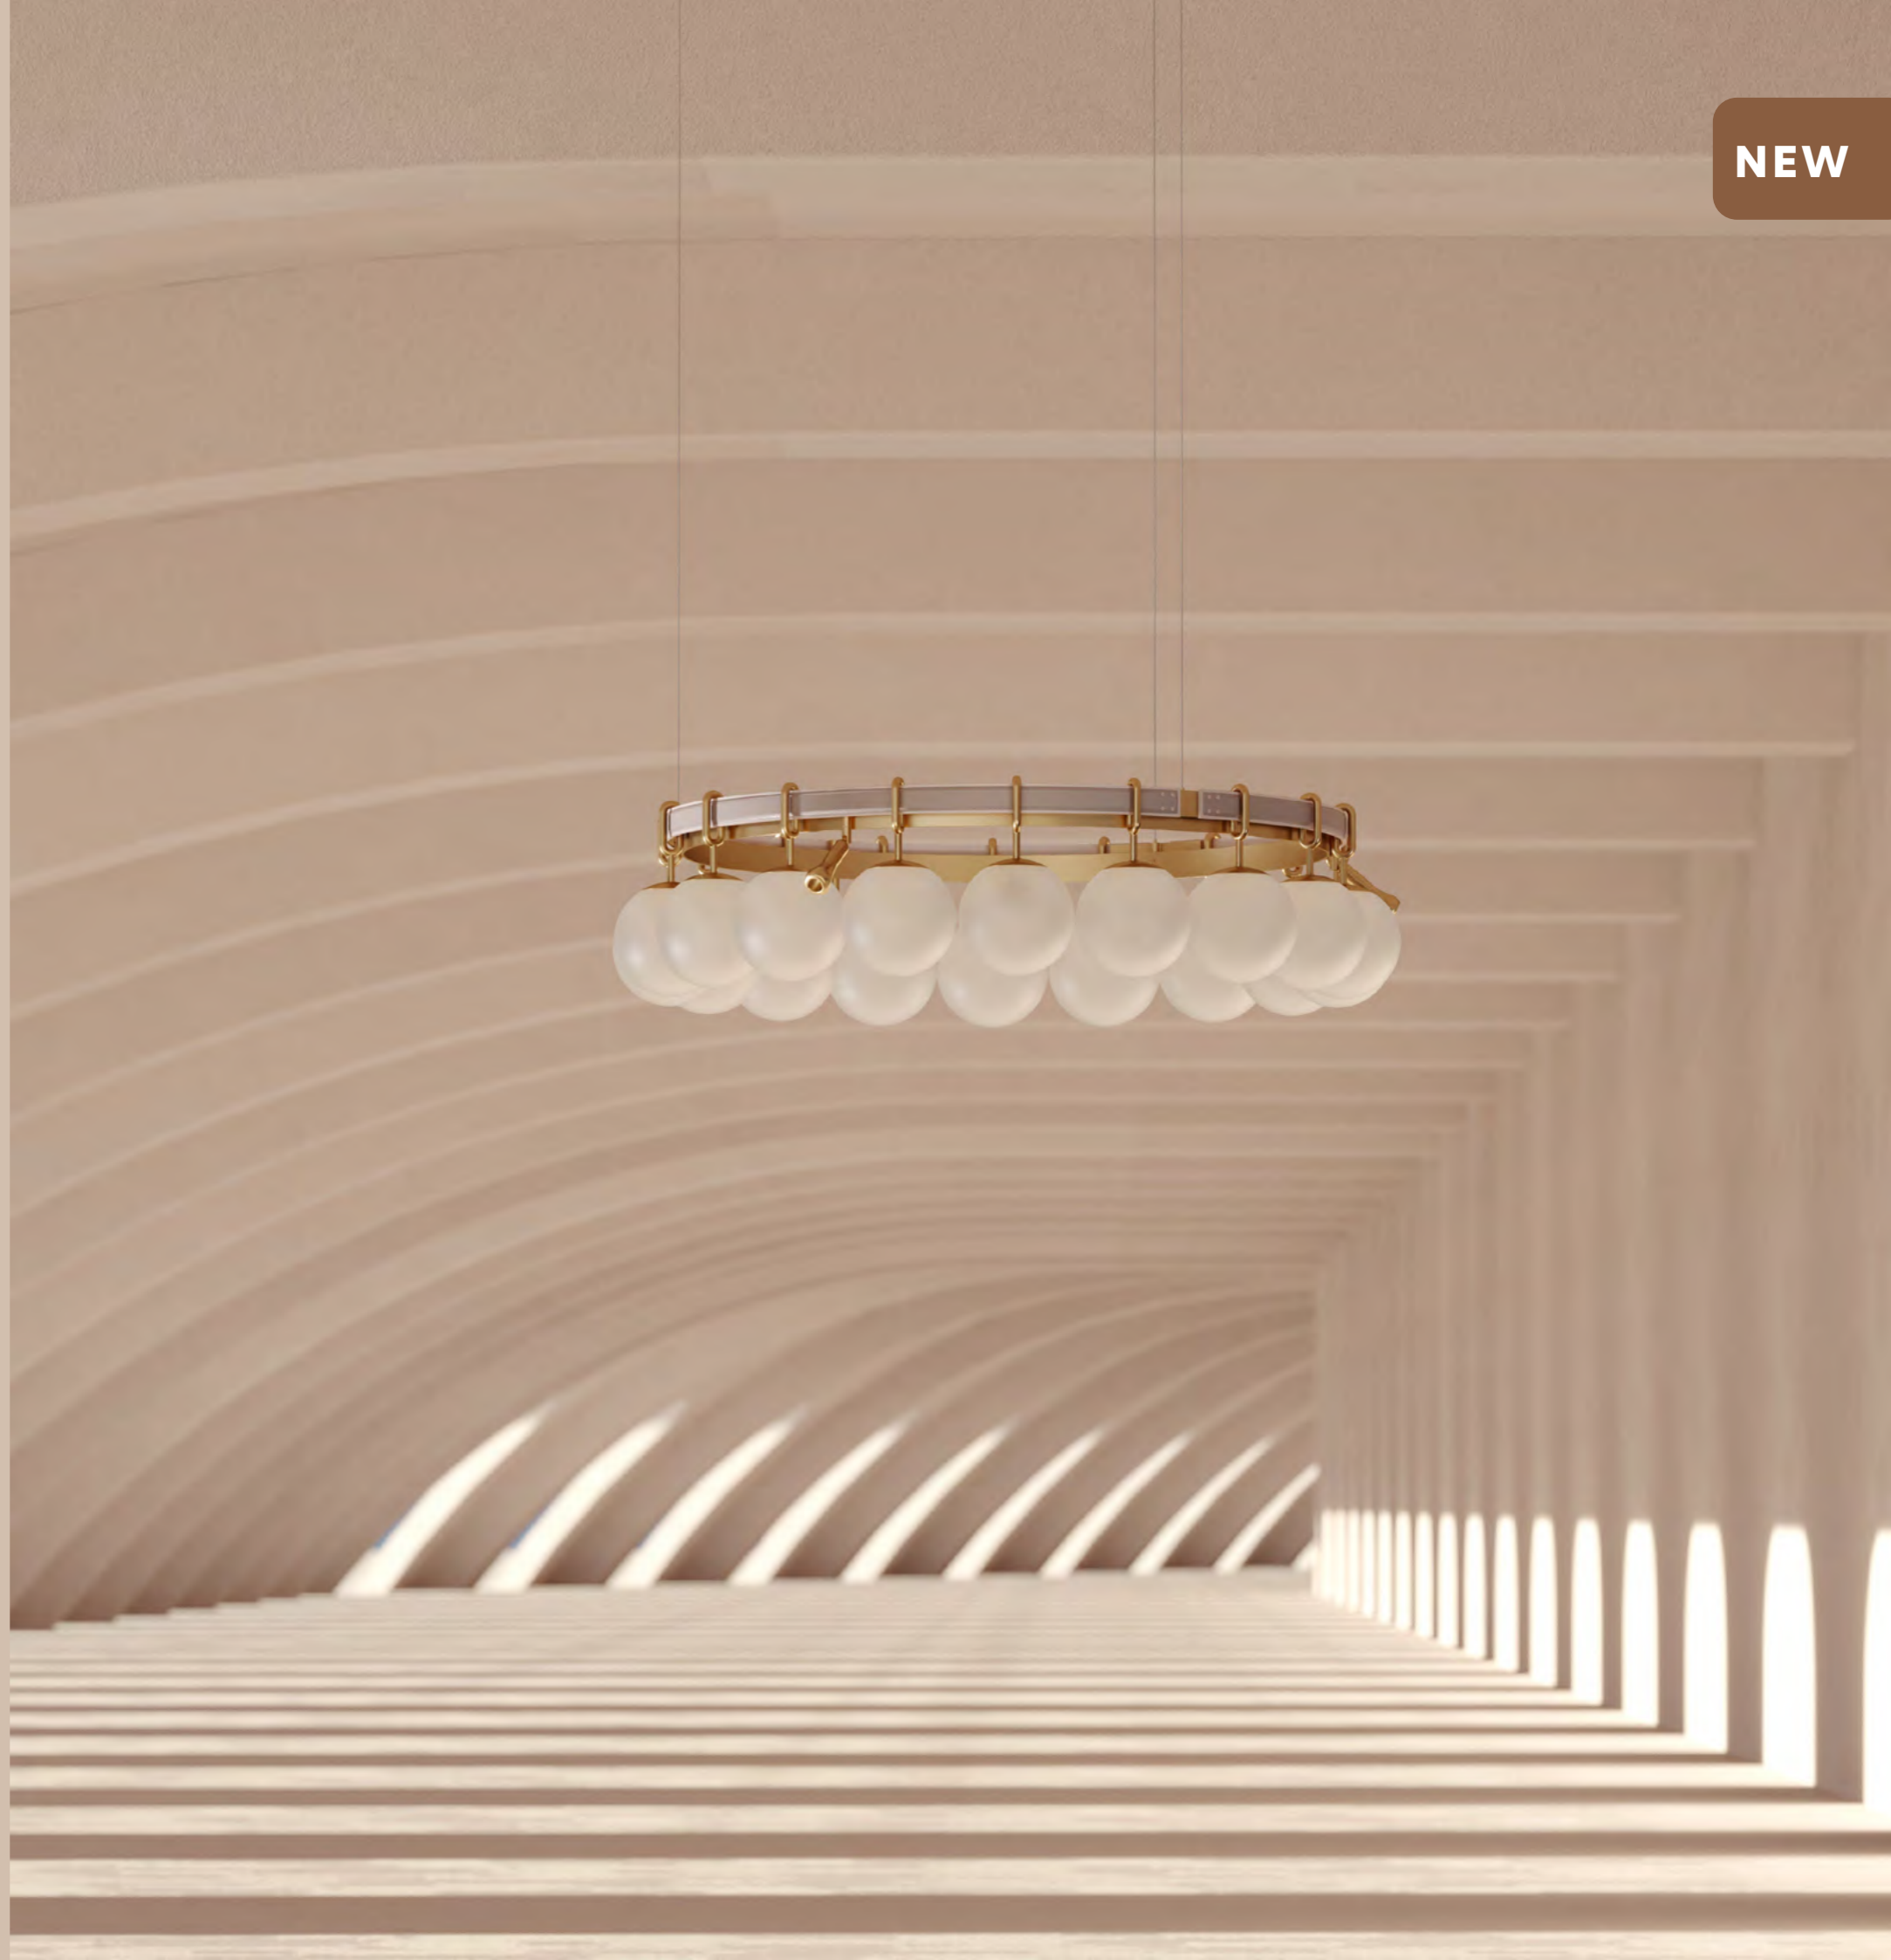

NEW

PEARL

SUSPENSION LAMP

DIA 140 cm | 55.1'' H 120 cm |
47.2'' BH 34 cm | 13.4''

MATERIALS //

BODY - BRASS AND LEATHER
SHADE - GLASS AND BRASS

TYPE OF LAMP //

G4 X 21 - 40 WATTS