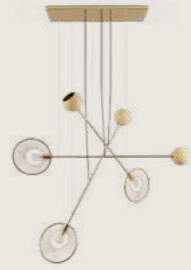

ALMOND
W 57 cm | 22.4"
D 20 cm | 7.9"
BH 100 cm | 39.4"
H 120 cm | 47.2"

NEW

ALMOND II
W 40 cm | 15.7"
D 27 cm | 10.6"
H 85 cm | 33.5"
BH 300 cm | 118.1"

BAMBOO
DIA 13 cm | 5.1"
H 100 cm | 39.4"
BH 34 cm | 13.4"

NEW

BERLIN
DIA 15 cm | 5.9"
H 100 cm | 39.4"
BH 25 cm | 9.8"

NEW

SATURN
W 65 cm | 25.6"
D 28 cm | 11"
BH 115 cm | 45.3"
H 180 cm | 70.9"

WALL PENDANT **SUSPENSION** CHANDELIER TABLE FLOOR

WALL PENDANT **SUSPENSION** CHANDELIER TABLE FLOOR

HERA
W 50 cm | 19.7"
D 45 cm | 17.7"
H 200 cm | 78.7"
BH 126 cm | 49.6

MELROSE
W 146 cm | 57.5"
D 54 cm | 21.3"
H 200 cm | 78.7"
BH 134 cm | 52.5"

BERLIN
W 115 cm | 45.3"
D 21 cm | 8.3"
BH 61 cm | 24"
H 92.5 cm | 36.4"

SEOUL
W 111 cm | 43.7"
D 28 cm | 11"
BH 28 cm | 11"
H 90 cm | 35.4"

ANDROS
DIA 92 cm | 36.2"
H 115 cm | 45.3"
BH 70 cm | 27.6"

ANDROS II
W 74.5 cm | 29.3"
D 75.5 cm | 29.7"
H 105 cm | 41.3"
BH 140 cm | 55.1"