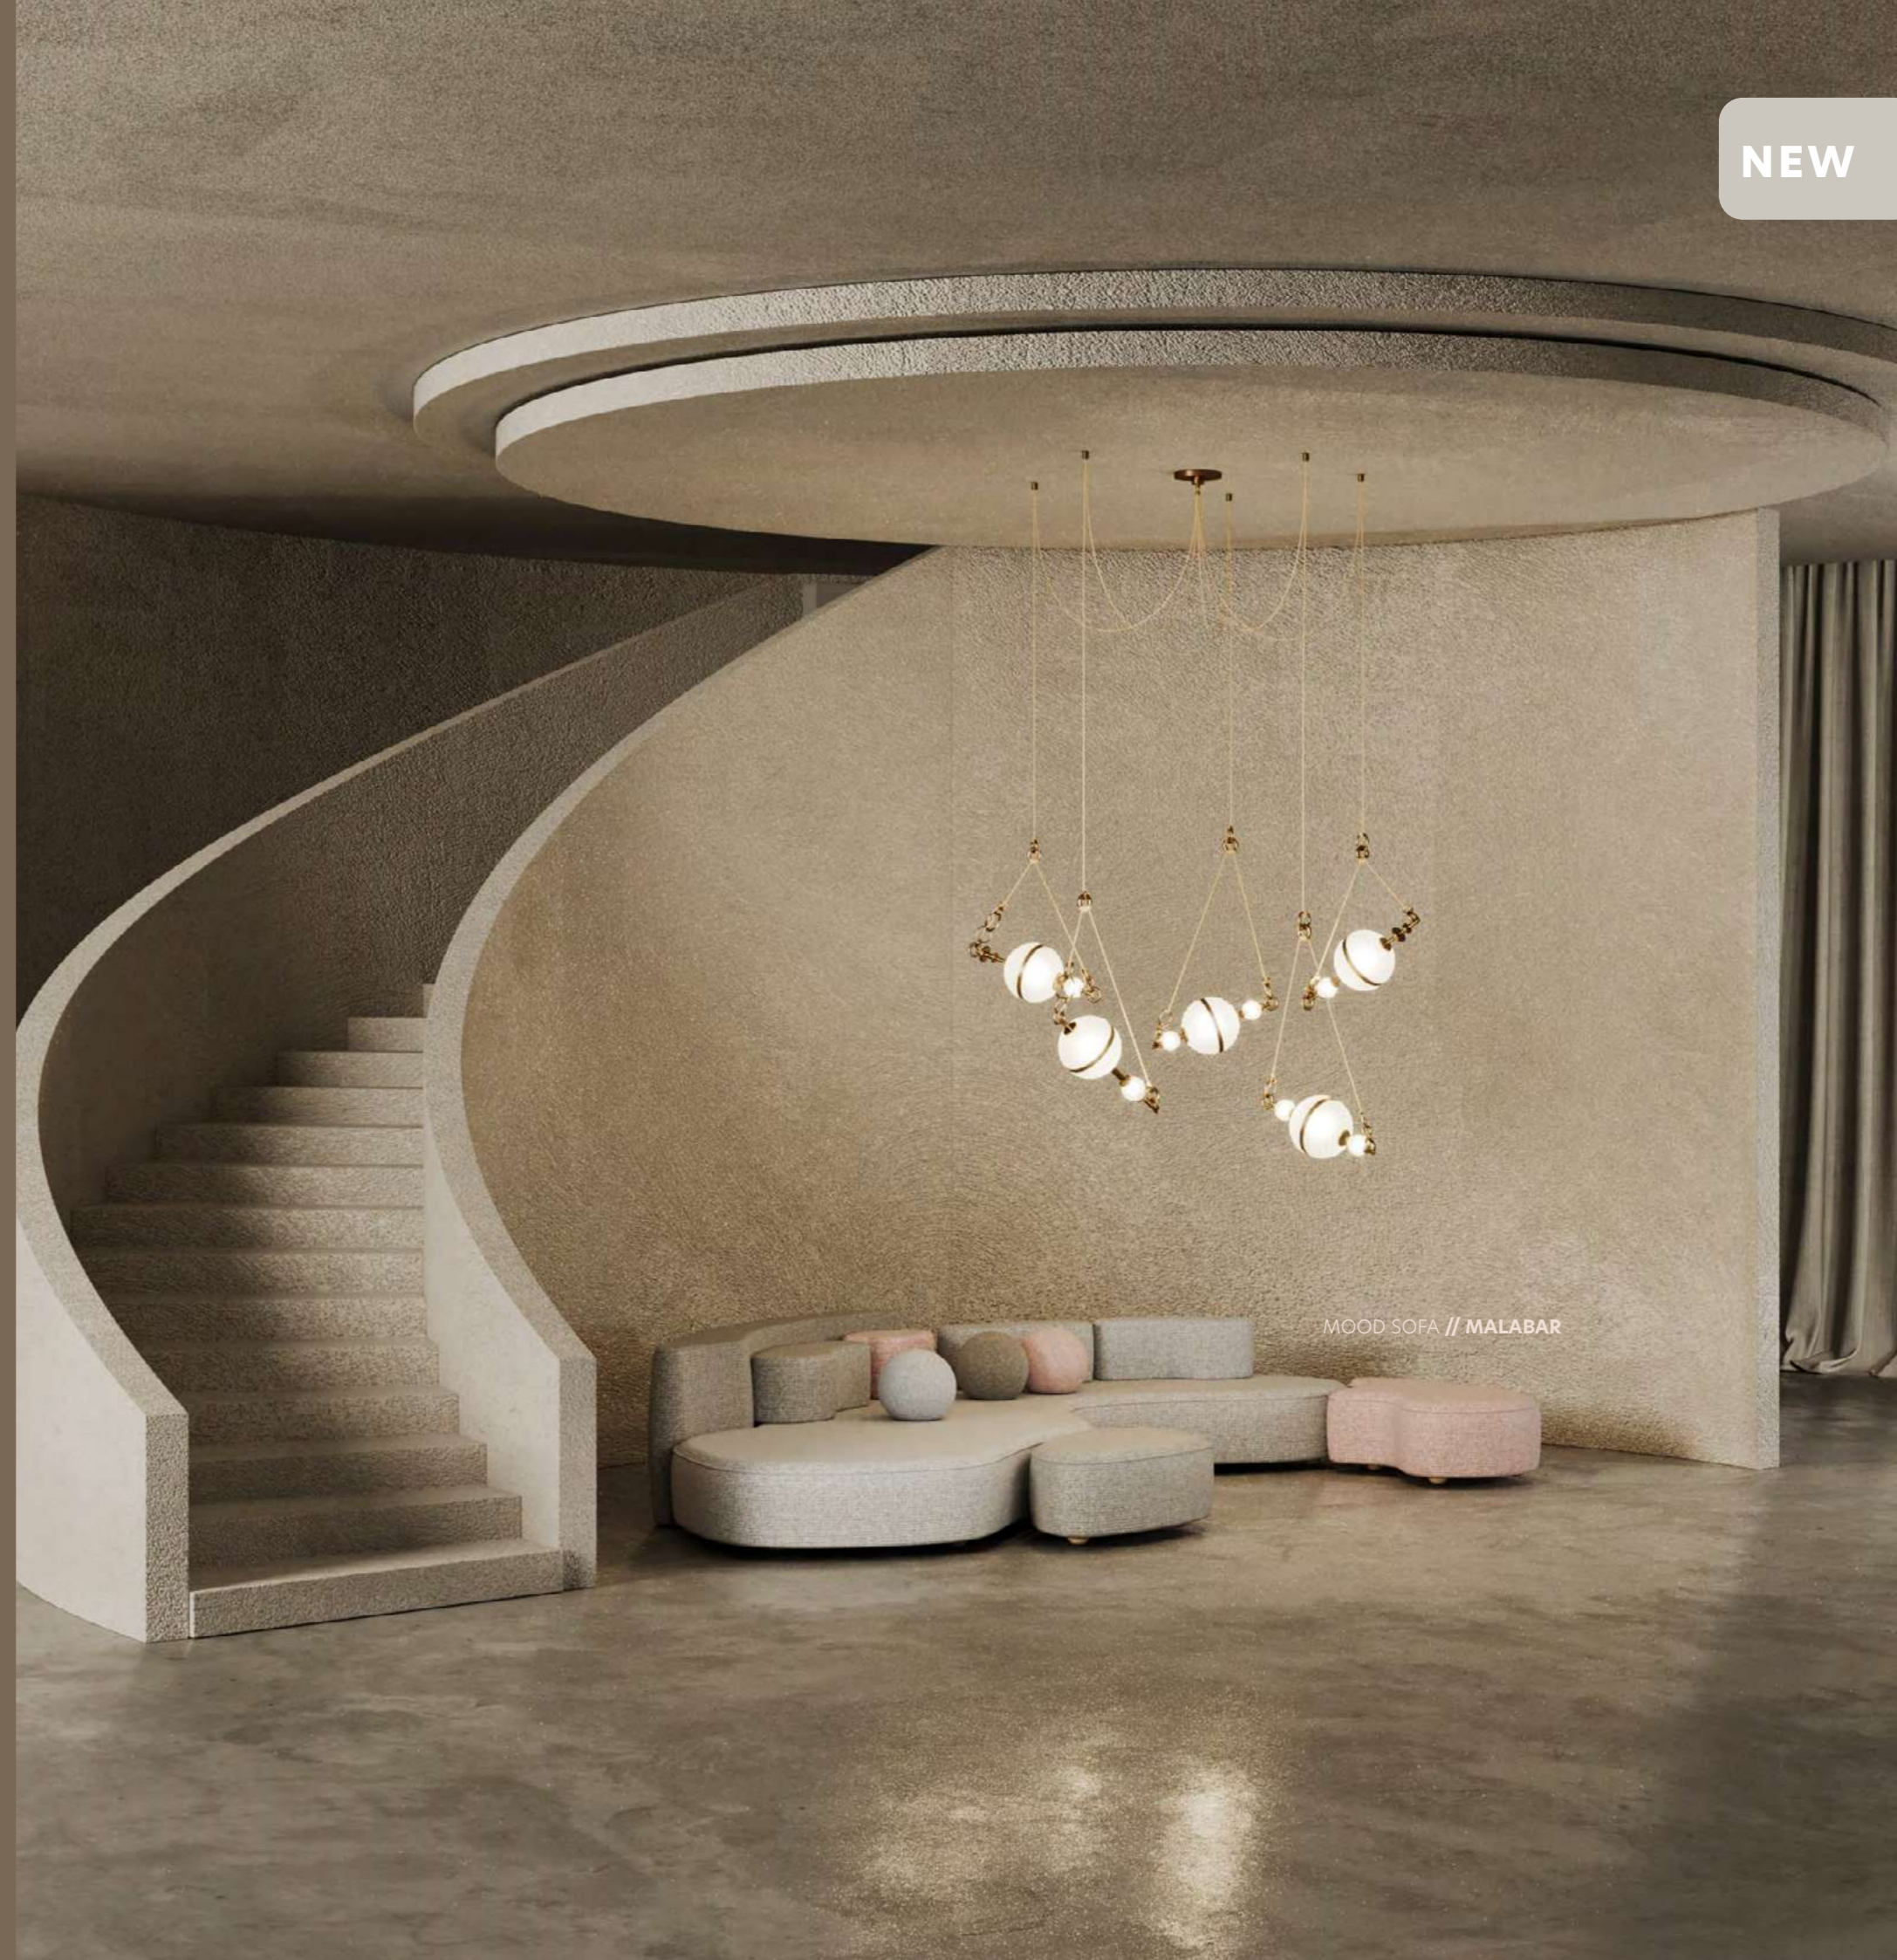

MATERIALS// BODY - BRASS, CRYSTAL, OPTICAL GLASS

TYPE OF LAMP // E14 X 8 - 40 WATTS

NEW

SATURN

SUSPENSION LAMP

DIA 245 cm | 96.5'' H 218 cm |
85.8'' BH 100 cm | 39.4''

MATERIALS //

BODY - BRUSHED BRASS WITH
SATIN VARNISH
SHADE - FROSTED GLASS

TYPE OF LAMP //

LED X 12 - 40 WATTS

MOOD SOFA // MALABAR

FROSTLIGHT

SUSPENSION LAMP

W 120 cm | 47.2" D 8 cm | 3.1" BH 48 cm | 18.9" H 100 cm | 39.4"

MATERIALS// BODY - BRUSHED BRASS, CREAM LACQUER

SHADE - ARTISANAL GLASS