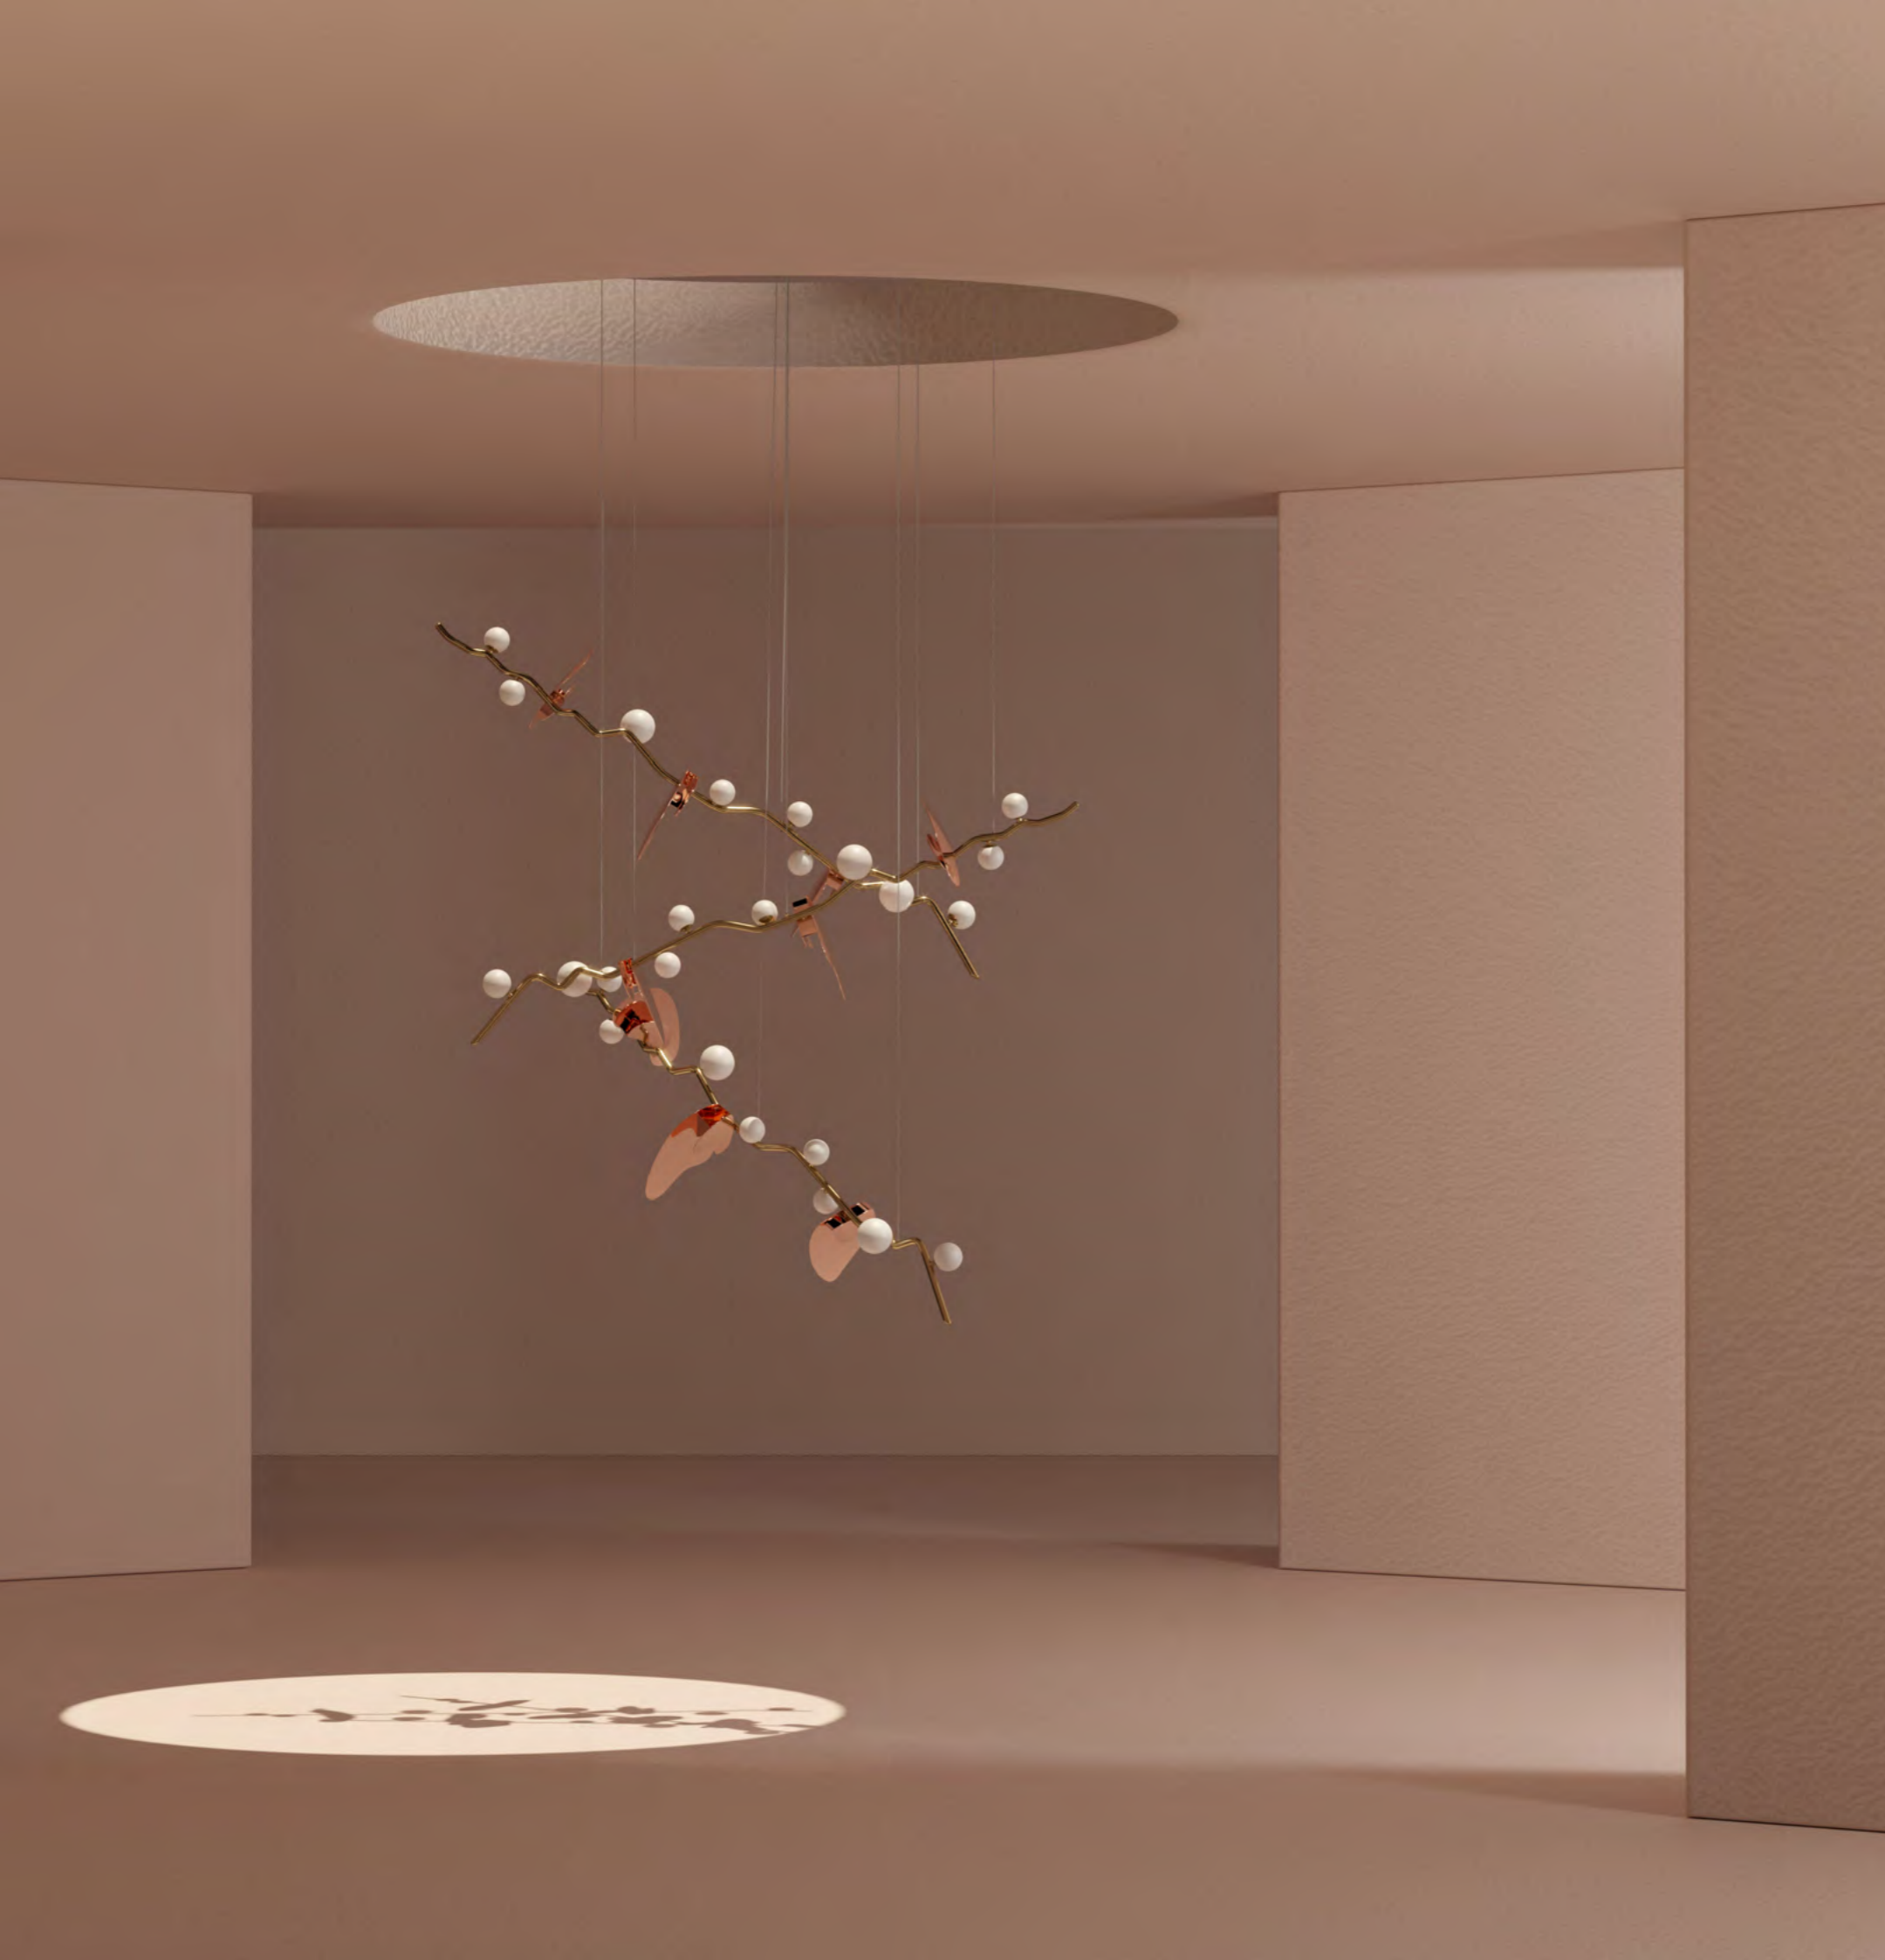

W 111 cm | 43.7" D 28 cm | 11"H 90 cm | 35.4"

MATERIALS //

BODY - BRASS SHADE - BRASS, PERFORATED
STEEL, SILK FRINGE

TYPE OF LAMP//

E14 X 6 - 40 WATTS

HERA

SUSPENSION LAMP

The Hera Suspension was designed for modern and contemporary surfaces, lighting up your décor with a pure and natural flair.

W 50cm | 19.7" D 45cm | 17.7"
BH 126cm | 49.6" H 200cm | 78.7"

MATERIALS//

BODY - BRASS SHADE - BRASS

TYPE OF LAMP// E14 X 6 - 30 WATTS

PEGGY SOFA // OTTIU

NEW

ALMOND

SUSPENSION LAMP

Highlighting the natural shape of the Almond Tree, the suspension lamp structure made in brass reminds us of the tree branches, and the brass shades personify the beautiful flowers and the details in a matte milky white glass, the delicious almonds.