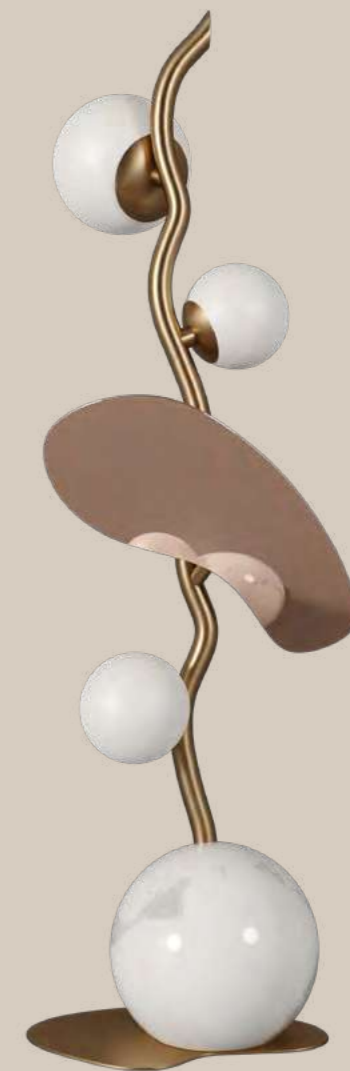

MATERIALS// BODY - BRASS, ALUMINIUM SHADE - GLASS
TYPE OF LAMP// G9 X 3 - 40 WATTS

BRERA

TABLE LAMP

DIA 32cm | 12.6'' H 58cm | 22.8''

MATERIALS// BODY - WOOD SHADE - FIBERGLASS
TYPE OF LAMP// E14 X 2 - 40 WATTS