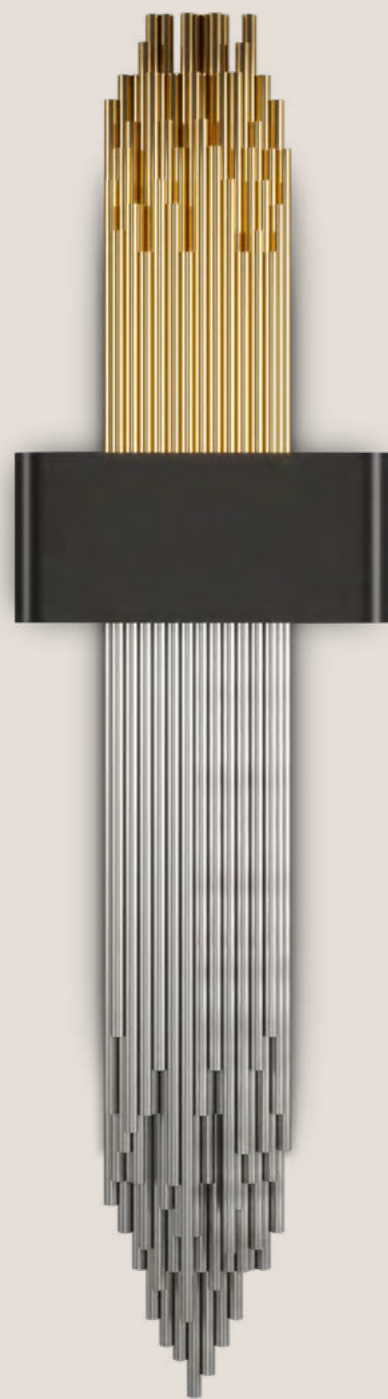

GRANVILLE

WALL LAMP

W 25cm | 9.8" D 10cm | 3.9" H 100cm | 39.4"

MATERIALS// BODY - BRASS, NICKEL SHADE - ALUMINIUM

TYPE OF LAMP// E14 X 3 - 40 WATTS