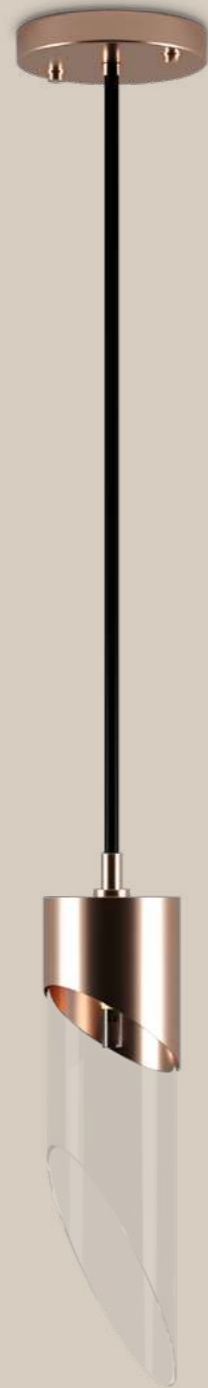

BAMBOO

PENDANT LAMP

DIA 13cm | 5.1" BH 34cm | 13.4" H 100cm | 39.4"

MATERIALS AND FINISHES // BODY - BRASS SHADE - GLASS

TYPE OF LAMP // G9 X 1 - 40 WATTS